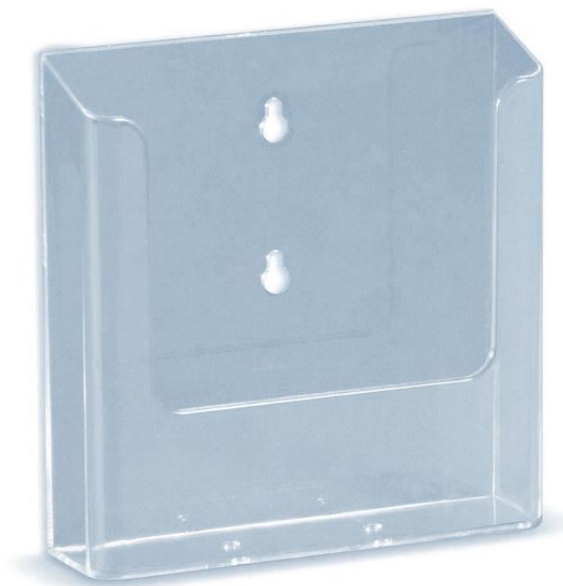

Product sheet:

WALL-MOUNTED BROCHURE HOLDER

- Brochure holder with flat rear and holes for fastening on wall or display

Family details

Code	Size	Insert	L x P.
242560	1/3 A4	99 x H.210 mm	104 x P.34 mm
242562	A5	148 x H.210 mm	153 x P.34 mm
242564	A4	210 x H.297 mm	216 x P.34 mm