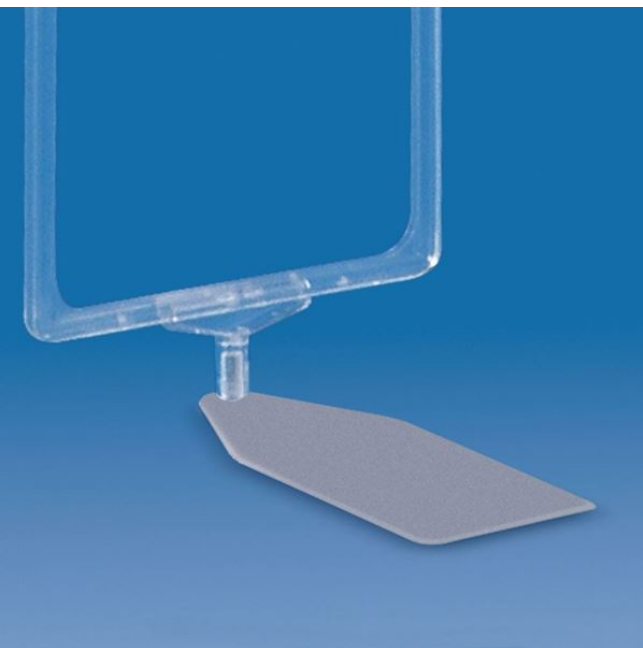

## PLASTIC BASE FOR FRAME

- Base grey colour RAL7040
- Transparent "T" support for frame (75 mm)

### Family details

Code	Size	Base	"T" Support	Pack
772017	90 x 235 x H.50 mm	Grey RAL9006	75 mm	10 pcs