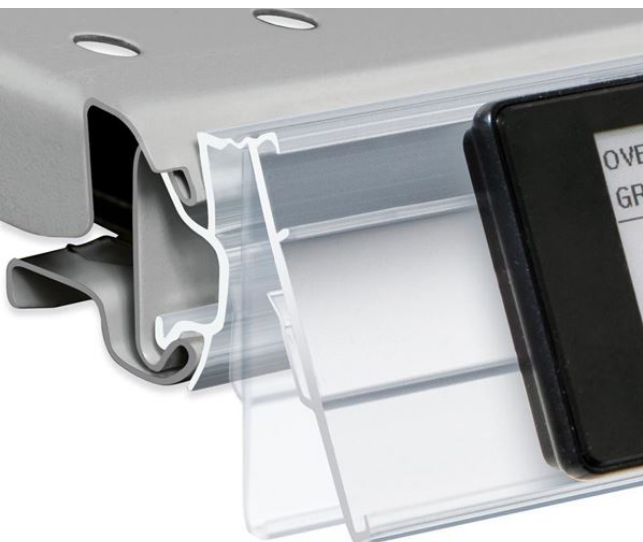

## FLIP-UP PROFILE FOR INTRAC IMZ25 v13 for Hanshow NEBULAR and POLARIS Pro

- Transparent PVC profile for **Hanshow NEBULAR** And **POLARIS Pro** electronic label
  - For shelves:
    - **Intrac IMZ25 v13**
  - Inclinaable using "L" inclination insert (sold separately)
- \* Minimum order: 3.000 meters

### Family details

Code	Description	L.	Colour	Pack	NB
NELIV13TR0988	Profile for ESL	988 mm	Transparent	50 pcs	
NELIV13TR1318	Profile for ESL	1318 mm	Transparent	50 pcs	
NELIV13TR____	Profile for ESL	Special size	Transparent	50 pcs	*
NELIV13TR0045	Single ESL holder	45 mm	Transparent	1000 pcs	
NELIV13TR0068	Single ESL holder	68 mm	Transparent	1000 pcs	
ELDIS005TR0045	"L" shape angled	45 mm	Transparent	100 pcs	