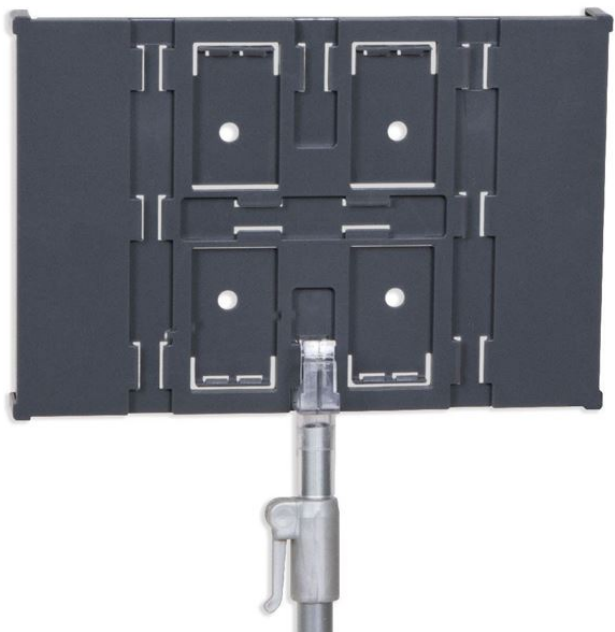

Product sheet:

**BACK PLATE WITH BOTH 9 AND 12 MM GUIDES for Solum 7,5"**

- Back plate for the label for using several accessories with 9 and 12 mm guide

**Family details**

<b>Code</b>	<b>L x H.</b>	<b>Guide</b>	<b>Material</b>	<b>Colour</b>	<b>Pack</b>
PESG143	143 x H.212 mm	9 and 12 mm	PC	Black	10 pcs