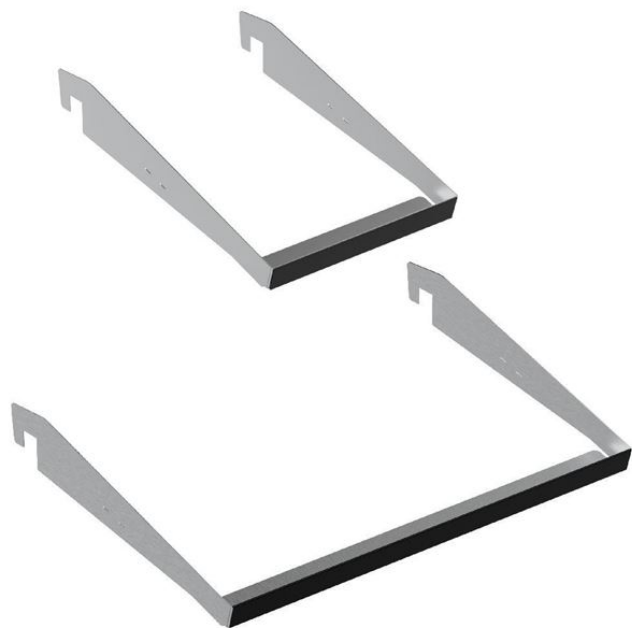

Product sheet:

STRUCTURE FOR SINGLE TRAYS "KREACTIVA EVO" IN STAINLESS STEEL for crossbar

- Metal tray frame for crossbar in stainless steel AISI 304

Family details

Code	For tray (code)	L.	P.	Material
SWT04AI	WT04BK	585 mm	410 mm	Stainless steel AISI 304
SWT02AI	WT02BKDX or WT02BKSX	275 mm	410 mm	Stainless steel AISI 304