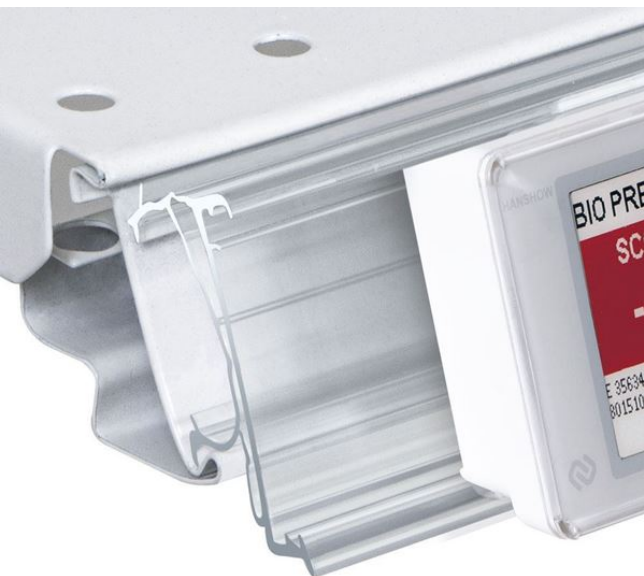

Product sheet:

FLIP-UP PROFILE FOR INTRAC AMX35 for Hanshow STELLAR Pro

- Transparent PVC profile for **Hanshow STELLAR Pro** electronic label
- For shelves **INTRAC AMX35**

* Minimum order: 3.000 meters

Family details

Code	Description	L.	Colour	Pack	NB
PELPUO7TR0983	Profile for ESL	983 mm	Transparent	40 pcs	
PELPUO7TR1308	Profile for ESL	1308 mm	Transparent	40 pcs	
PELPUO7TR_____	Profile for ESL	Special size	Transparent	40 pcs	*