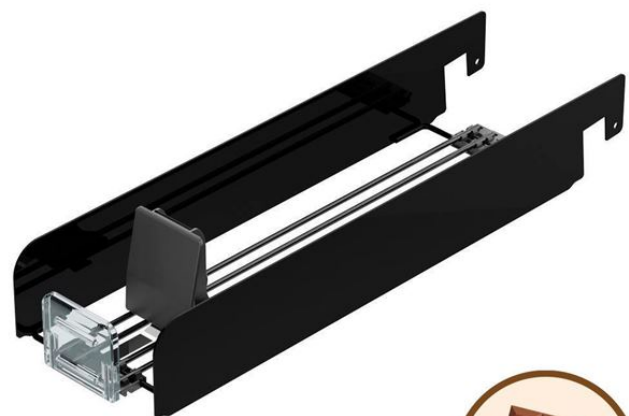

Product sheet:

PROXI CROSSBAR (narrow module / low stopper / low pusher / low force)

Narrow metal wire platform with:

- 2 solid metal telescopic dividers
- Low transparent stop front H.60 mm
- Low pusher H.80 mm with low force spring (the 580 mm variant springs with medium force)

• **Recommended for:** light single-portion sliced ham and cheese packages and squared chocolate bars

Family details

Code	P.	No. springs	Force	Colour	Pack
PRA100380F1	380 mm	1 spring	Low	Black	10 pcs
PRA100480F1	480 mm	1 spring	Low	Black	10 pcs
PRA100580F2	580 mm	1 spring	Medium	Black	10 pcs