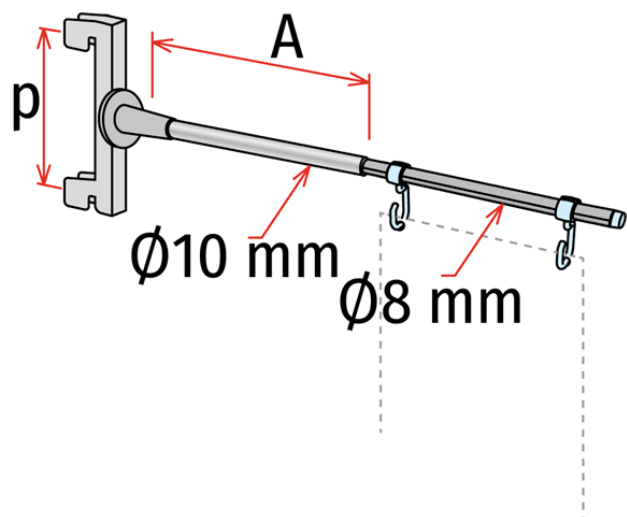

## TELESCOPIC AISLE SIGN FIXTURES FOR SHELF UPRIGHT

- Fixing to the holes of the upright
- Telescopic
- 2 hooks included ([ref. 915694](http://www.synco.it/en/gancio-per-porta-banner-piccolo))
- Standard colour: grey