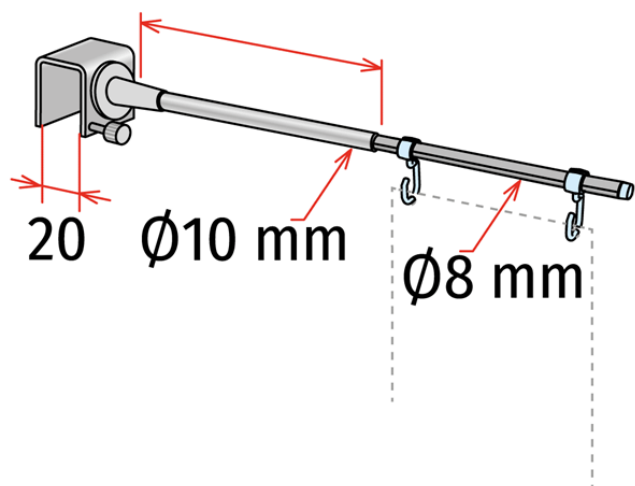

Product sheet:

TELESCOPIC AISLE SIGN FIXTURES FOR MOUNTING BAR

- To use on mounting bar (width from 15 to 20 mm)
- Telescopic
- With screw to regulate the angle
- 2 hooks included ([ref. 915694](#))
- Standard colour: grey

* Minimum order: 100 pcs

Family details

Code	Extendable	Fixed tube	Colour	For load up to	Pack	NB
841229	From 350 to 550 mm	290 mm	Grey	500 gr	10 pcs	
841230	From 540 to 900 mm	480 mm	Grey	500 gr	10 pcs	
841299	Custom made	Custom made	==	==	10 pcs	*