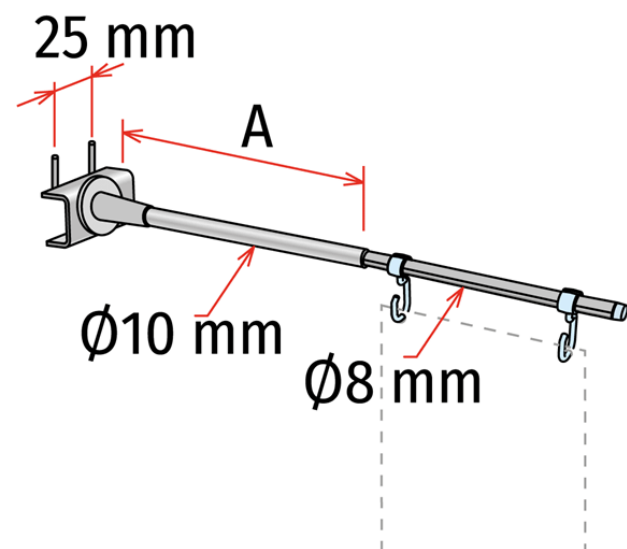

## TELESCOPIC AISLE SIGN FIXTURES FOR METAL PEGBOARD

- To use on metal pegboard (hole: center-to-center 25 mm)
- Telescopic
- 2 hooks included ([ref. 915694](#))
- Standard colour: grey
- \* Minimum order: 100 pcs

### Family details

Code	Extendable	Fixed tube	Colour	For load up to	Pack	NB
841209	From 350 to 550 mm	290 mm	Grey	500 gr	10 pcs	
841210	From 540 to 900 mm	480 mm	Grey	500 gr	10 pcs	
841299	Custom made	Custom made	==	==	10 pcs	*