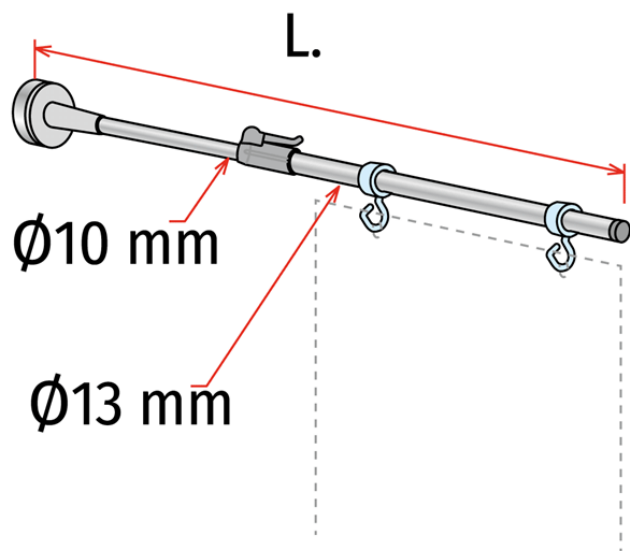

Product sheet:

TELESCOPIC MAGNETIC - VERTICAL FIXING

- Telescopic and magnetic aisle sign fixture - vertical fixing
- It attaches on mounting bars, on rack uprights, etc.

- Inclusi 2 ganci (ref. 723054)
- Standard colour: grey

* Minimum order: 100 pcs

Family details

Code	Extendable	Magnet force	Colour	For load up to	Pack	NB
841029	From 380 to 630 mm	32 kg	Grey	170 gr	10 pcs	
841040	From 380 to 630 mm	40 kg	Grey	220 gr	10 pcs	
841041	From 420 to 700 mm	40 kg	Grey	170 gr	10 pcs	
841299	Custom made	Custom made	==	==	10 pcs	*