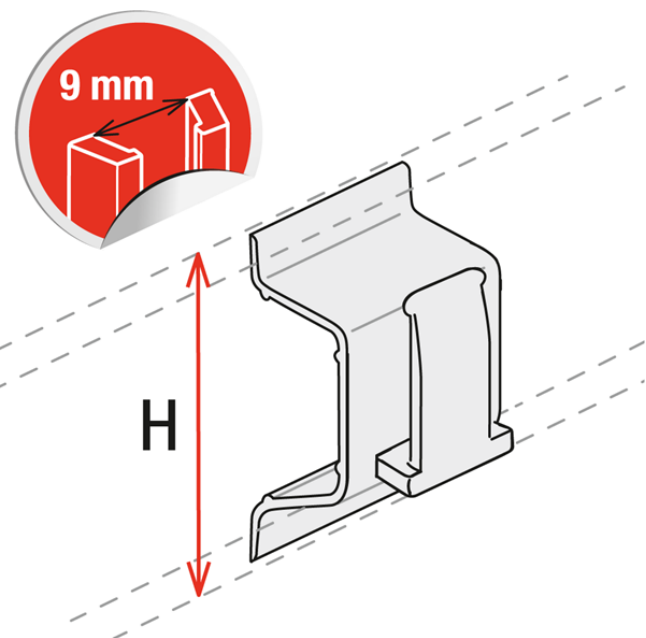

## FIXED CLIP FOR "C" RAILS

- Plastic fixed clip for "C" rails
- Standard adapter 9 mm

### Family details

Code	Description	H.	Fixed or flip-up	Colour	Pack
744108	"C" shaped 30 mm	30 mm	Fixed	White	20 pcs
744010	"C" shaped 40 mm	40 mm	Fixed	White	20 pcs