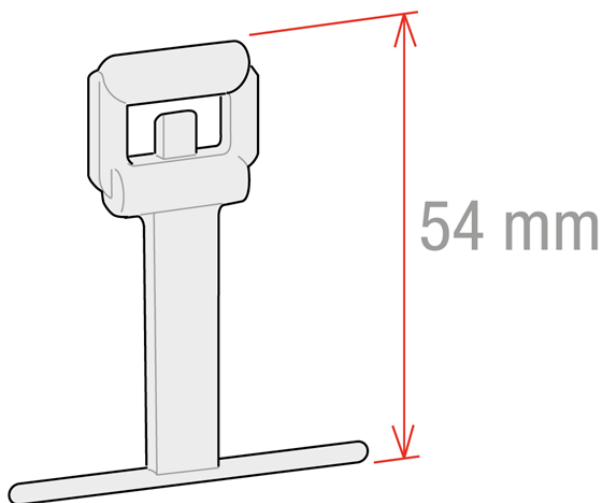

Product sheet:

EASEL CLIP

- Available colours: black or white

Family details

Code

744001

744033

Colour