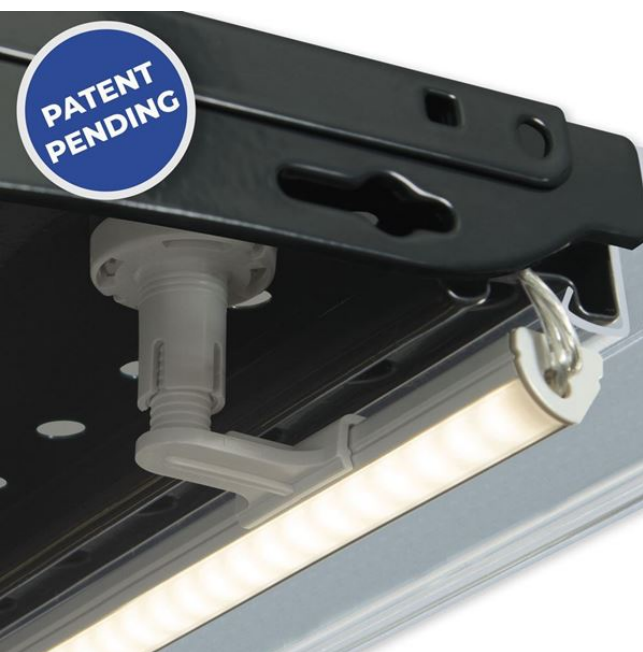

Product sheet:

TELESCOPIC MAGNETIC CLIP FOR INCLINED BAR

- It adapts universally to all types of shelves
- With anti-slip protection
- Adjustable click height (18 to 30 mm)
- **NB:** Only used with magnetic inclined led bar
- We recommend at least:
 - nr. 2 clip for 665 mm LED bar
 - nr. 3 clips for 1000 mm LED bars
 - nr. 4 clips for 1250 and 1330 mm LED bar

Family details

Code LMS01GY	Force 4 kg	Colour Light grey RAL7035	Pack 1 pc
------------------------	----------------------	-------------------------------------	---------------------

Synco S.r.l.

21046 GURONE DI MALNATE (VA) - Via G. Pastore, 30
Tel. 0332/420.711 (10 linee ric. Autom.) Fax 0332/425.247
e-mail: sales@syncospa.com