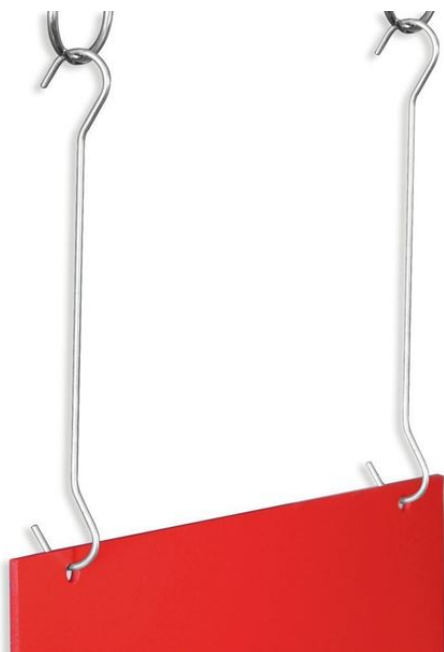

Product sheet:

DOUBLE-ENDED "C" SHAPED WIRE HANGING HOOK

- Double-ended "C" shaped wire hanging hooks Ø2 mm

Family details

Code	H.	Ø	Pack
725000	150 mm	2 mm	50 pcs
725002	300 mm	2 mm	50 pcs
725004	500 mm	2 mm	50 pcs
725006	700 mm	2 mm	50 pcs
725008	1000 mm	2 mm	50 pcs
725010	2000 mm	2 mm	50 pcs