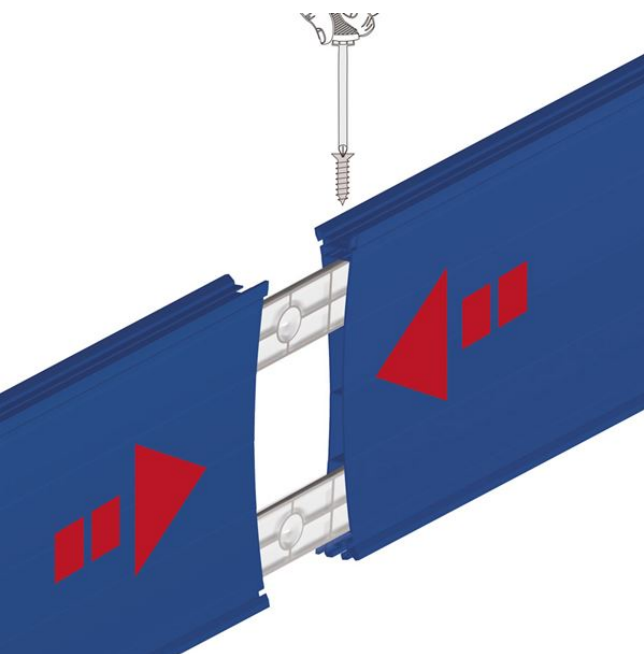

Product sheet:

STRAIGHT JUNCTION KIT FOR CONCAVE DISCOUNT PANEL

- Plastic pair of joints for straight connection
- It is recommended an additional fixing with self-tapping screws at the top and bottom of the panel