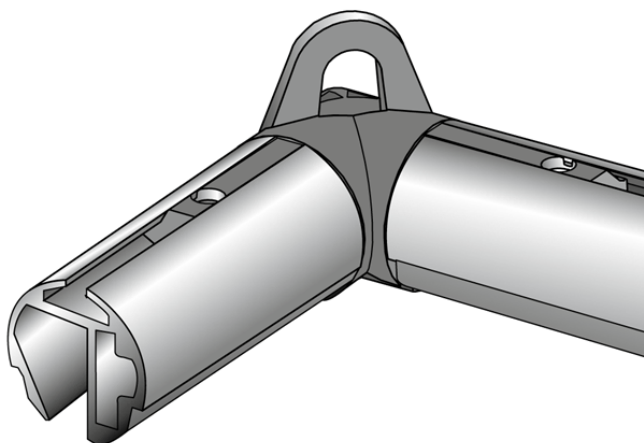

Product sheet:

90° CORNER JOINT KIT WITH HANGING HOOK

- 90° corner joint for **Fast Clip** rail
- Composed by: 90° joint, hanging hook and screws

Family details

Code

711025

Colour

Grey RAL9006