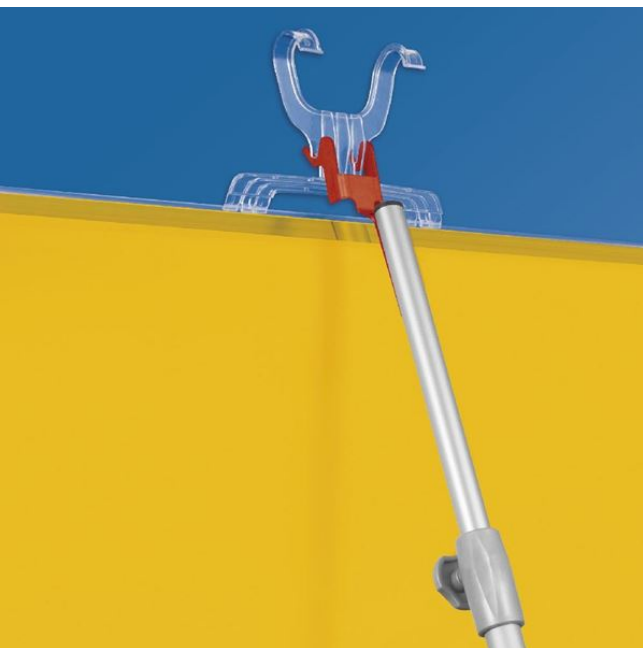

Product sheet:

TELESCOPIC POLE FOR KELA

- For hanging and removing the **Kela claw**
- Extendable from 1500 up to 2500 mm

Family details

Code

713010

Extension

From 1500 to 2500 mm