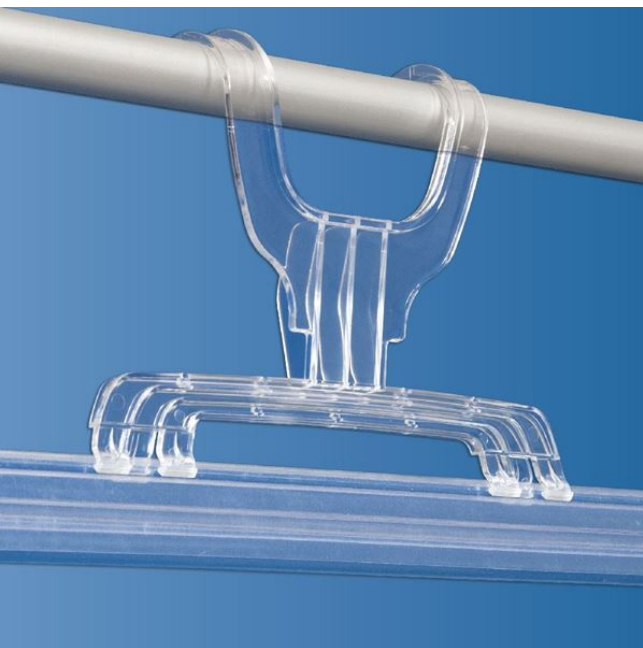

## KELA HANGING CLAW

- Very easy to use, with poster profile
- It can be quickly hung up using the telescopic pole
- Standard colour: transparent
- **NB:** Poster profile and telescopic pole for KELA sod separatel